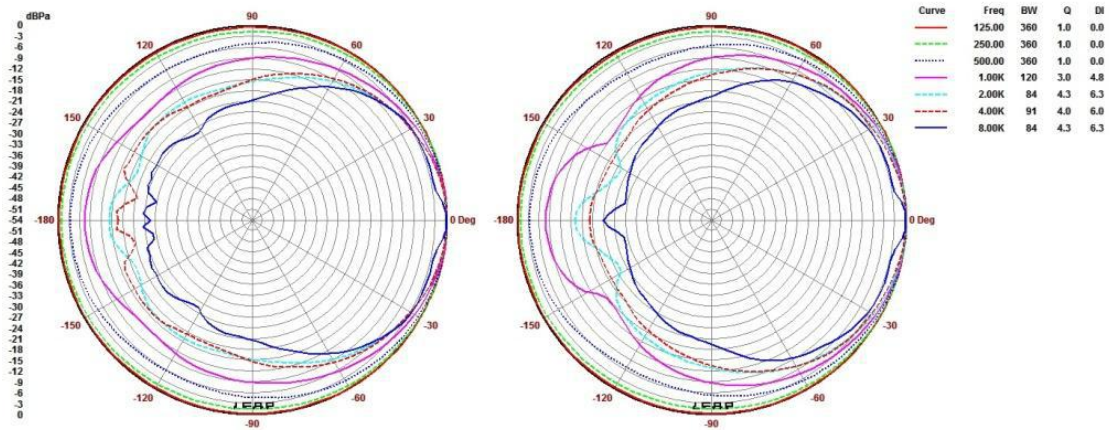

MECHANICAL DIAGRAMS

POLAR DIAGRAMS

HORIZONTAL

VERTICAL

TECHNICAL DATA

Ways	2
Nominal low impedance	8Ω
Max RMS power	50 W
Program power	100 W
Nominal high impedance	100 V LINE
Power selector	5 / 7.5 / 15 / 30 W
Efficiency SPL 1W 1m	92.5 dB
Frequency response at -10dB @ 8Ω	90 Hz ÷ 20 kHz
Dimensions WxHxD (without accessories)	242x242x163mm
Weight	2.3 kg