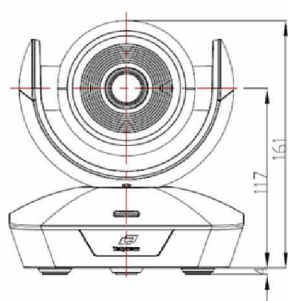

Dimensional Drawing (mm)

TECHNICAL SPEC

Mode Number	TLC-1000-U3-10
Camera	
Sensor	1/2.8 inch high quality 5MP HD CMOS sensor,
Video System	USB3.0: 1920*1080p60/50/30/25, 1280*720p60/50/30/25, 1024*768p30,800*600p30,1024*576p30,960*540p30,576*448p30,768*448p30 USB2.0: 800*600p30,1024*576p30,960*540p30,576*448p30,768*448p30, 640*360p30,512*288p30
Video Format	YUY2
Lens Zoom	10x optical zoom, 12x digital zoom
Focal length	f = 4.7(wide) ~ 47mm(Tele)
View Angle	6.43° (wide) ~ 62.5° (Tele)
SNR	>50dB
Noise Reduction	2D/3D
Minimum LUX	0.1 LUX
White Balance	Auto / Manual/Indoor/Outdoor/ATW
Focus	Auto / Manual
Iris	Auto / Manual
Electronic Shutter	Auto / Manual
BLC	Supported
Mechanism	
Pan Rotation Angle	-170° ~ +170°
Tilt Rotation Angle	-30° ~ +90°
Pan Rotation Speed	0°~120°/s
Tilt Rotation Speed	0°~80°/s
Preset	128 presets via RS232, 10 presets via remote controller
Control	RS232/RS485/USB/Remote Controller
Video Port	USB3.0
Input voltage	DC12V
Camera Dimension	148mm×132mm×161mm
Package Dimension	28x24x24cm
Package Content	Camera, Remote Controller, RS232 cable, USB3.0 cable, Power Supply