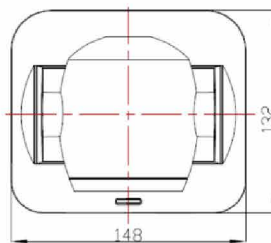

Dimensional Drawing (mm)

TECHNICAL SPEC

Mode Number	TLC-1000-U3-10
Camera	
Sensor	1/2.8 inch high quality 5MP HD CMOS sensor,
Video System	USB3.0: 1920*1080p60/50/30/25, 1280*720p60/50/30/25, 1024*768p30,800*600p30,1024*576p30,960*540p30,576*448p30,768*448p30 USB2.0: 800*600p30,1024*576p30,960*540p30,576*448p30,768*448p30, 640*360p30,512*288p30
Video Format	YUY2
Lens Zoom	10x optical zoom, 12x digital zoom
Focal length	f = 4.7(wide) ~ 47mm(Tele)
View Angle	6.43° (wide) ~ 62.5° (Tele)
SNR	>50dB
Noise Reduction	2D/3D
Minimum LUX	0.1 LUX
White Balance	Auto / Manual/Indoor/Outdoor/ATW
Focus	Auto / Manual
Iris	Auto / Manual
Electronic Shutter	Auto / Manual
BLC	Supported
Mechanism	
Pan Rotation Angle	-170° ~ +170°
Tilt Rotation Angle	-30° ~ +90°
Pan Rotation Speed	0°~120°/s
Tilt Rotation Speed	0°~80°/s
Preset	128 presets via RS232, 10 presets via remote controller
Control	RS232/RS485/USB/Remote Controller
Video Port	USB3.0
Input voltage	DC12V
Camera Dimension	148mm×132mm×161mm
Package Dimension	28x24x24cm
Package Content	Camera, Remote Controller, RS232 cable, USB3.0 cable, Power Supply