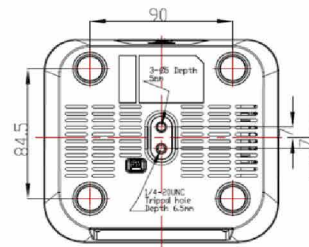

Dimensional Drawing (mm)

TECHNICAL SPEC

Mode Number	TLC-1000-U3-10
Camera	
Sensor	1/2.8 inch high quality 5MP HD CMOS sensor,
Video System	USB3.0: 1920*1080p60/50/30/25, 1280*720p60/50/30/25, 1024*768p30,800*600p30,1024*576p30,960*540p30,576*448p30,768*448p30 USB2.0: 800*600p30,1024*576p30,960*540p30,576*448p30,768*448p30, 640*360p30,512*288p30
Video Format	YUY2
Lens Zoom	10x optical zoom, 12x digital zoom
Focal length	f = 4.7(wide) ~ 47mm(Tele)
View Angle	6.43° (wide) ~ 62.5° (Tele)
SNR	>50dB
Noise Reduction	2D/3D
Minimum LUX	0.1 LUX
White Balance	Auto / Manual/Indoor/Outdoor/ATW
Focus	Auto / Manual
Iris	Auto / Manual
Electronic Shutter	Auto / Manual
BLC	Supported
Mechanism	
Pan Rotation Angle	-170° ~ +170°
Tilt Rotation Angle	-30° ~ +90°
Pan Rotation Speed	0°~120°/s
Tilt Rotation Speed	0°~80°/s
Preset	128 presets via RS232, 10 presets via remote controller
Control	RS232/RS485/USB/Remote Controller
Video Port	USB3.0
Input voltage	DC12V
Camera Dimension	148mm×132mm×161mm
Package Dimension	28x24x24cm
Package Content	Camera, Remote Controller, RS232 cable, USB3.0 cable, Power Supply