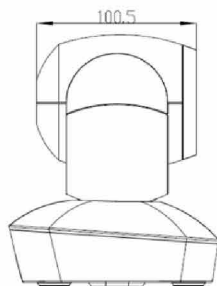

Dimensional Drawing (mm)

TECHNICAL SPEC

Mode Number	TLC-1000-U3-10
Camera	
Sensor	1/2.8 inch high quality 5MP HD CMOS sensor,
Video System	USB3.0: 1920*1080p60/50/30/25, 1280*720p60/50/30/25, 1024*768p30,800*600p30,1024*576p30,960*540p30,576*448p30,768*448p30 USB2.0: 800*600p30,1024*576p30,960*540p30,576*448p30,768*448p30, 640*360p30,512*288p30
Video Format	YUY2
Lens Zoom	10x optical zoom, 12x digital zoom
Focal length	f = 4.7(wide) ~ 47mm(Tele)
View Angle	6.43° (wide) ~ 62.5° (Tele)
SNR	>50dB
Noise Reduction	2D/3D
Minimum LUX	0.1 LUX
White Balance	Auto / Manual/Indoor/Outdoor/ATW
Focus	Auto / Manual
Iris	Auto / Manual
Electronic Shutter	Auto / Manual
BLC	Supported
Mechanism	
Pan Rotation Angle	-170° ~ +170°
Tilt Rotation Angle	-30° ~ +90°
Pan Rotation Speed	0°~120°/s
Tilt Rotation Speed	0°~80°/s
Preset	128 presets via RS232, 10 presets via remote controller
Control	RS232/RS485/USB/Remote Controller
Video Port	USB3.0
Input voltage	DC12V
Camera Dimension	148mm×132mm×161mm
Package Dimension	28x24x24cm
Package Content	Camera, Remote Controller, RS232 cable, USB3.0 cable, Power Supply